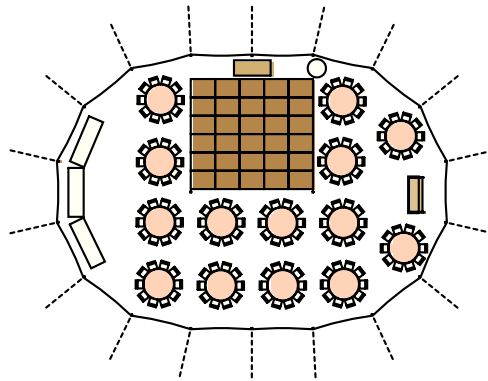

44'X63' SAILCLOTH TENT

ROUND SEATING 112-140 GUESTS

18'X20' DANCE FLOOR

(1) 6' BAR

(1) 36" ROUND CAKE TABLE

(1) 6"X30" RECTANGULAR DJ TABLE

(3) 8'X30" RECTANGULAR BUFFET TABLES

(14) 60" ROUND TABLES - 8-10 PER TABLE

RECTANGULAR SEATING 88-110 GUESTS

18'X20' DANCE FLOOR

(1) 6' BAR

(1) 36" ROUND CAKE TABLE

(1) 6"X30" RECTANGULAR DJ TABLE

(3) 8'X30" RECTANGULAR BUFFET TABLES

(11) 8'X30" RECTANGULAR TABLES - 8-10 PER TABLE